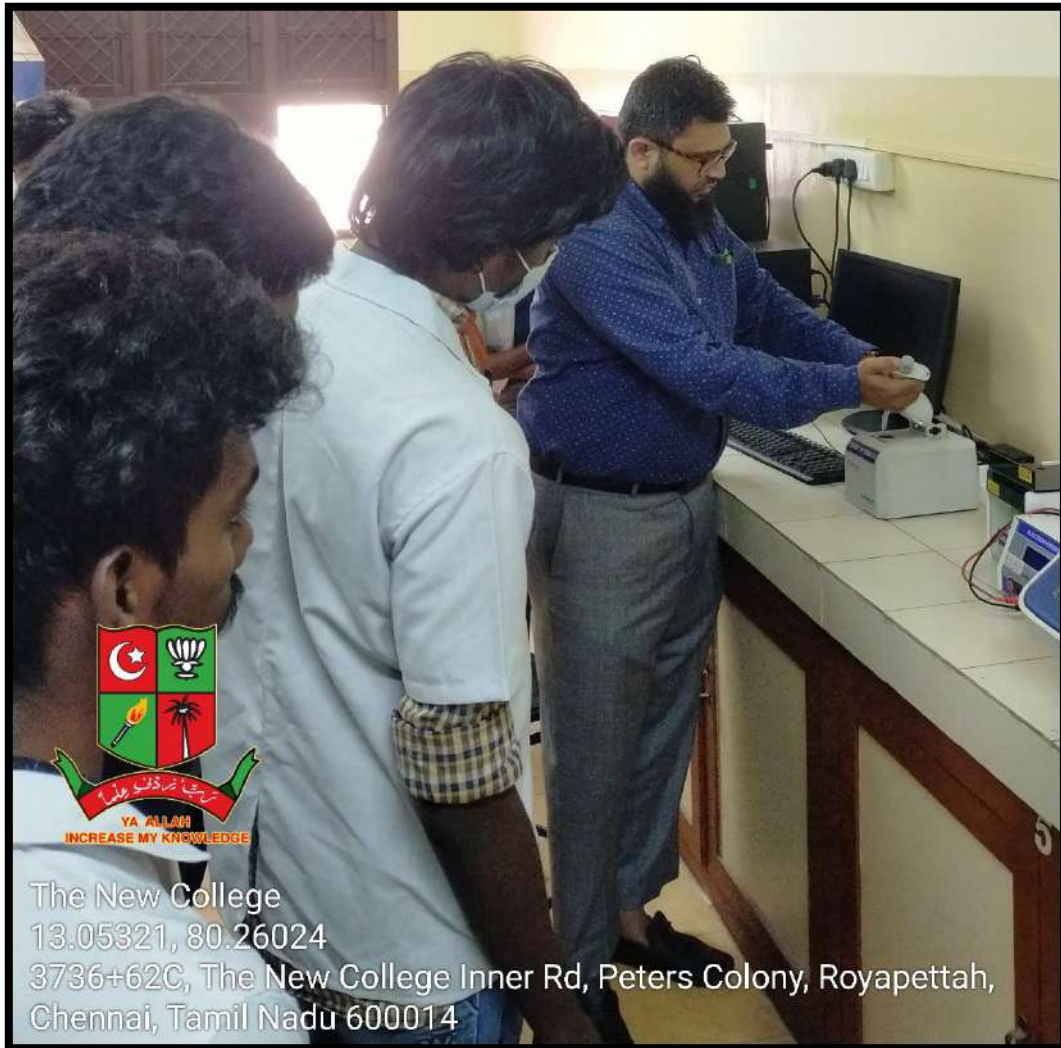

THE NEW COLLEGE

(AN AUTONOMOUS INSTITUTION AFFILIATED TO THE UNIVERSITY OF MADRAS
& ACCREDITED BY NAAC WITH 'A' GRADE IN THE 3rd CYCLE)

Sponsored by : THE MUSLIM EDUCATIONAL ASSOCIATION OF SOUTHERN INDIA (MEASI)

"ASSOCIATION GARDENS" Old No.87 / New No. 147, Peters Road, Royapettah, Chennai - 600 014. TAMILNADU, INDIA
Phone :+91 44 2835 1269 / 2835 0297

Nano Drop

The New College
13.05321, 80.26024
3736+62C, The New College Inner Rd, Peters Colony, Royapettah,
Chennai, Tamil Nadu 600014