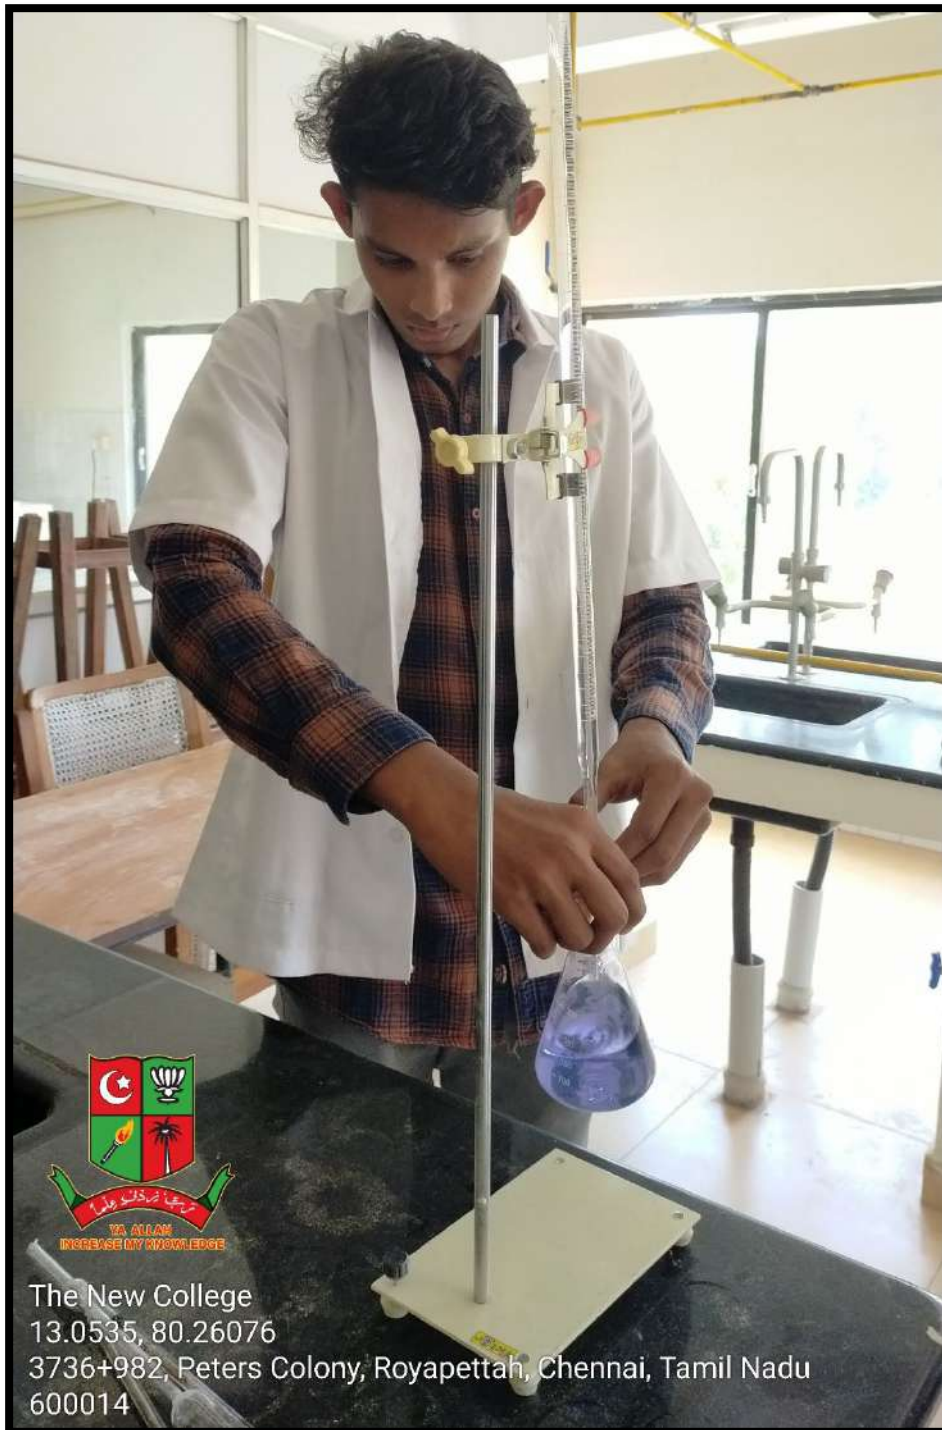

THE NEW COLLEGE

(AN AUTONOMOUS INSTITUTION AFFILIATED TO THE UNIVERSITY OF MADRAS
& ACCREDITED BY NAAC WITH 'A' GRADE IN THE 3rd CYCLE)

Sponsored by : THE MUSLIM EDUCATIONAL ASSOCIATION OF SOUTHERN INDIA (MEASI)

“ASSOCIATION GARDENS” Old No.87 / New No. 147, Peters Road, Royapettah, Chennai - 600 014. TAMILNADU, INDIA
Phone :+91 44 2835 1269 / 2835 0297

Volumetric analysis

The New College
13.0535, 80.26076
3736+982, Peters Colony, Royapettah, Chennai, Tamil Nadu
600014